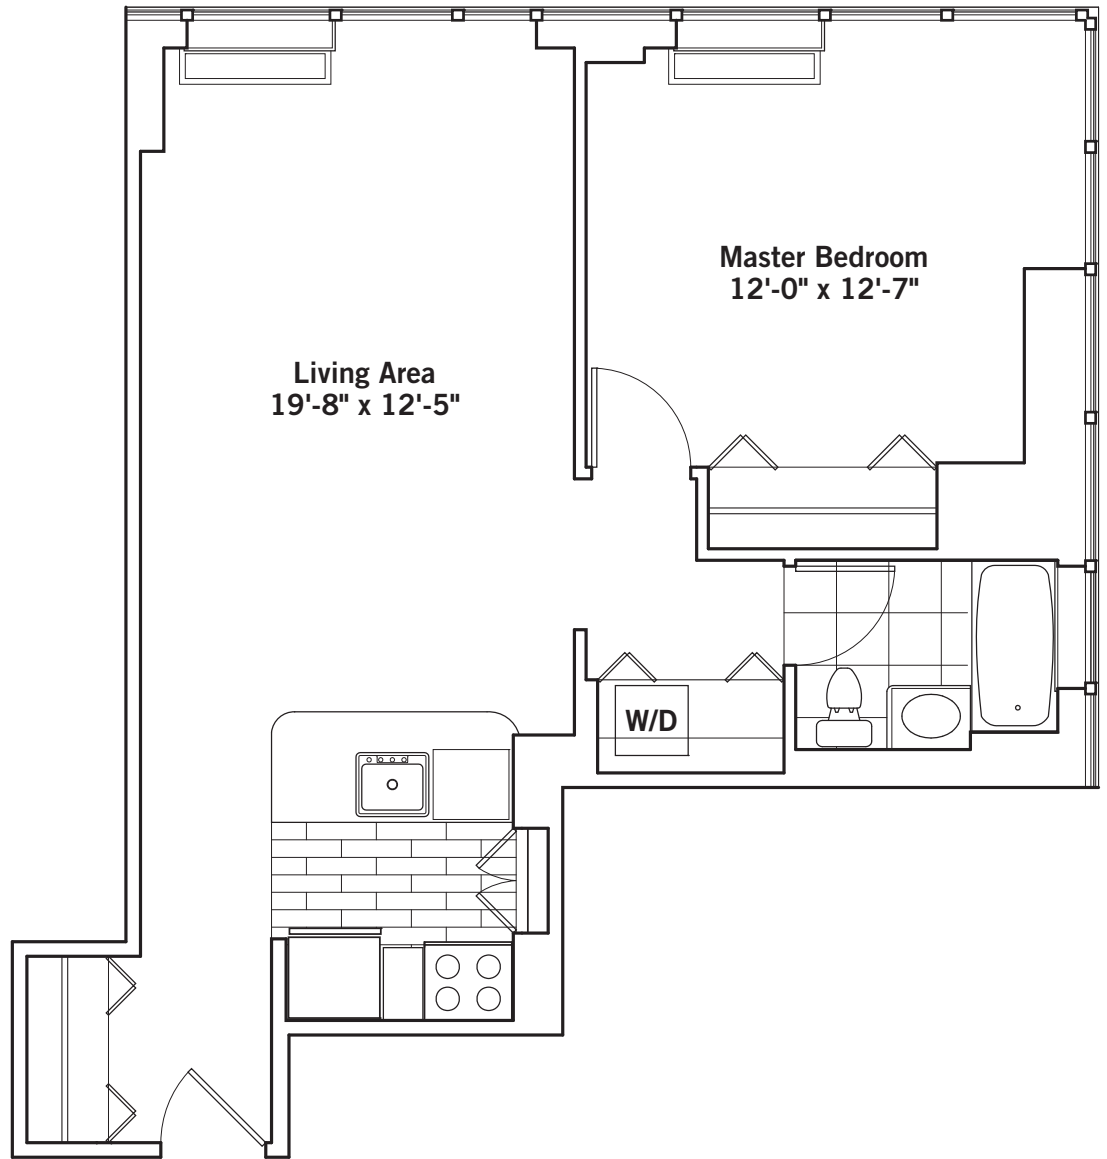

# Residence H

FLOORS 14-25  
1 BEDROOM  
1 BATH

Open kitchen with breakfast bar and full-height glass pantry  
Window in bath  
Corner master bedroom with floor-to-ceiling glass  
Washer and dryer

Residence H FLOORS 14-25 1 BEDROOM, 1 BATH